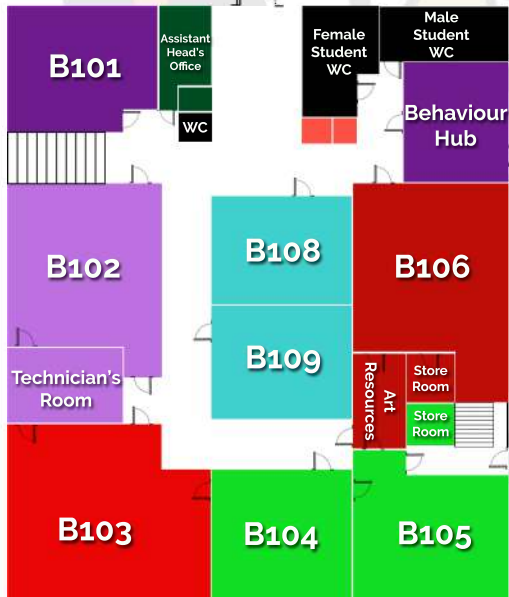

# School Map

Main School - Ground Floor

Sherwin Block  
First Floor

**Blessed Robert Sutton**  
Catholic Voluntary Academy

part of the  **St Ralph Sherwin**  
Catholic Multi Academy Trust

Sherwin Block  
Ground Floor

Main School - Second Floor

Main School - First Floor