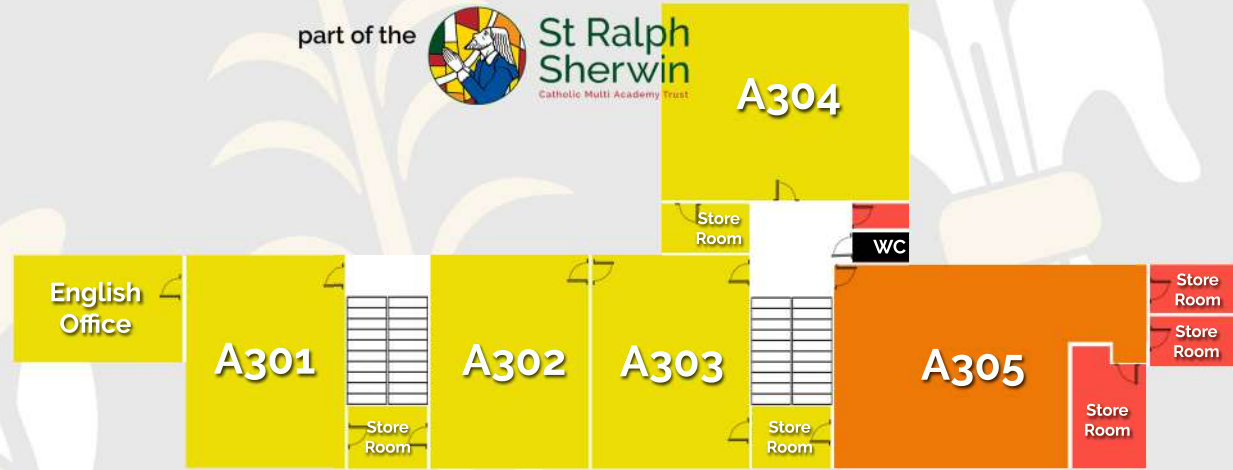

# School Map

Main School - Ground Floor

Sherwin Block  
First Floor

**Blessed Robert Sutton**  
Catholic Voluntary Academy

part of the  **St Ralph Sherwin**  
Catholic Multi Academy Trust

Sherwin Block  
Ground Floor

Main School - Second Floor

Main School - First Floor