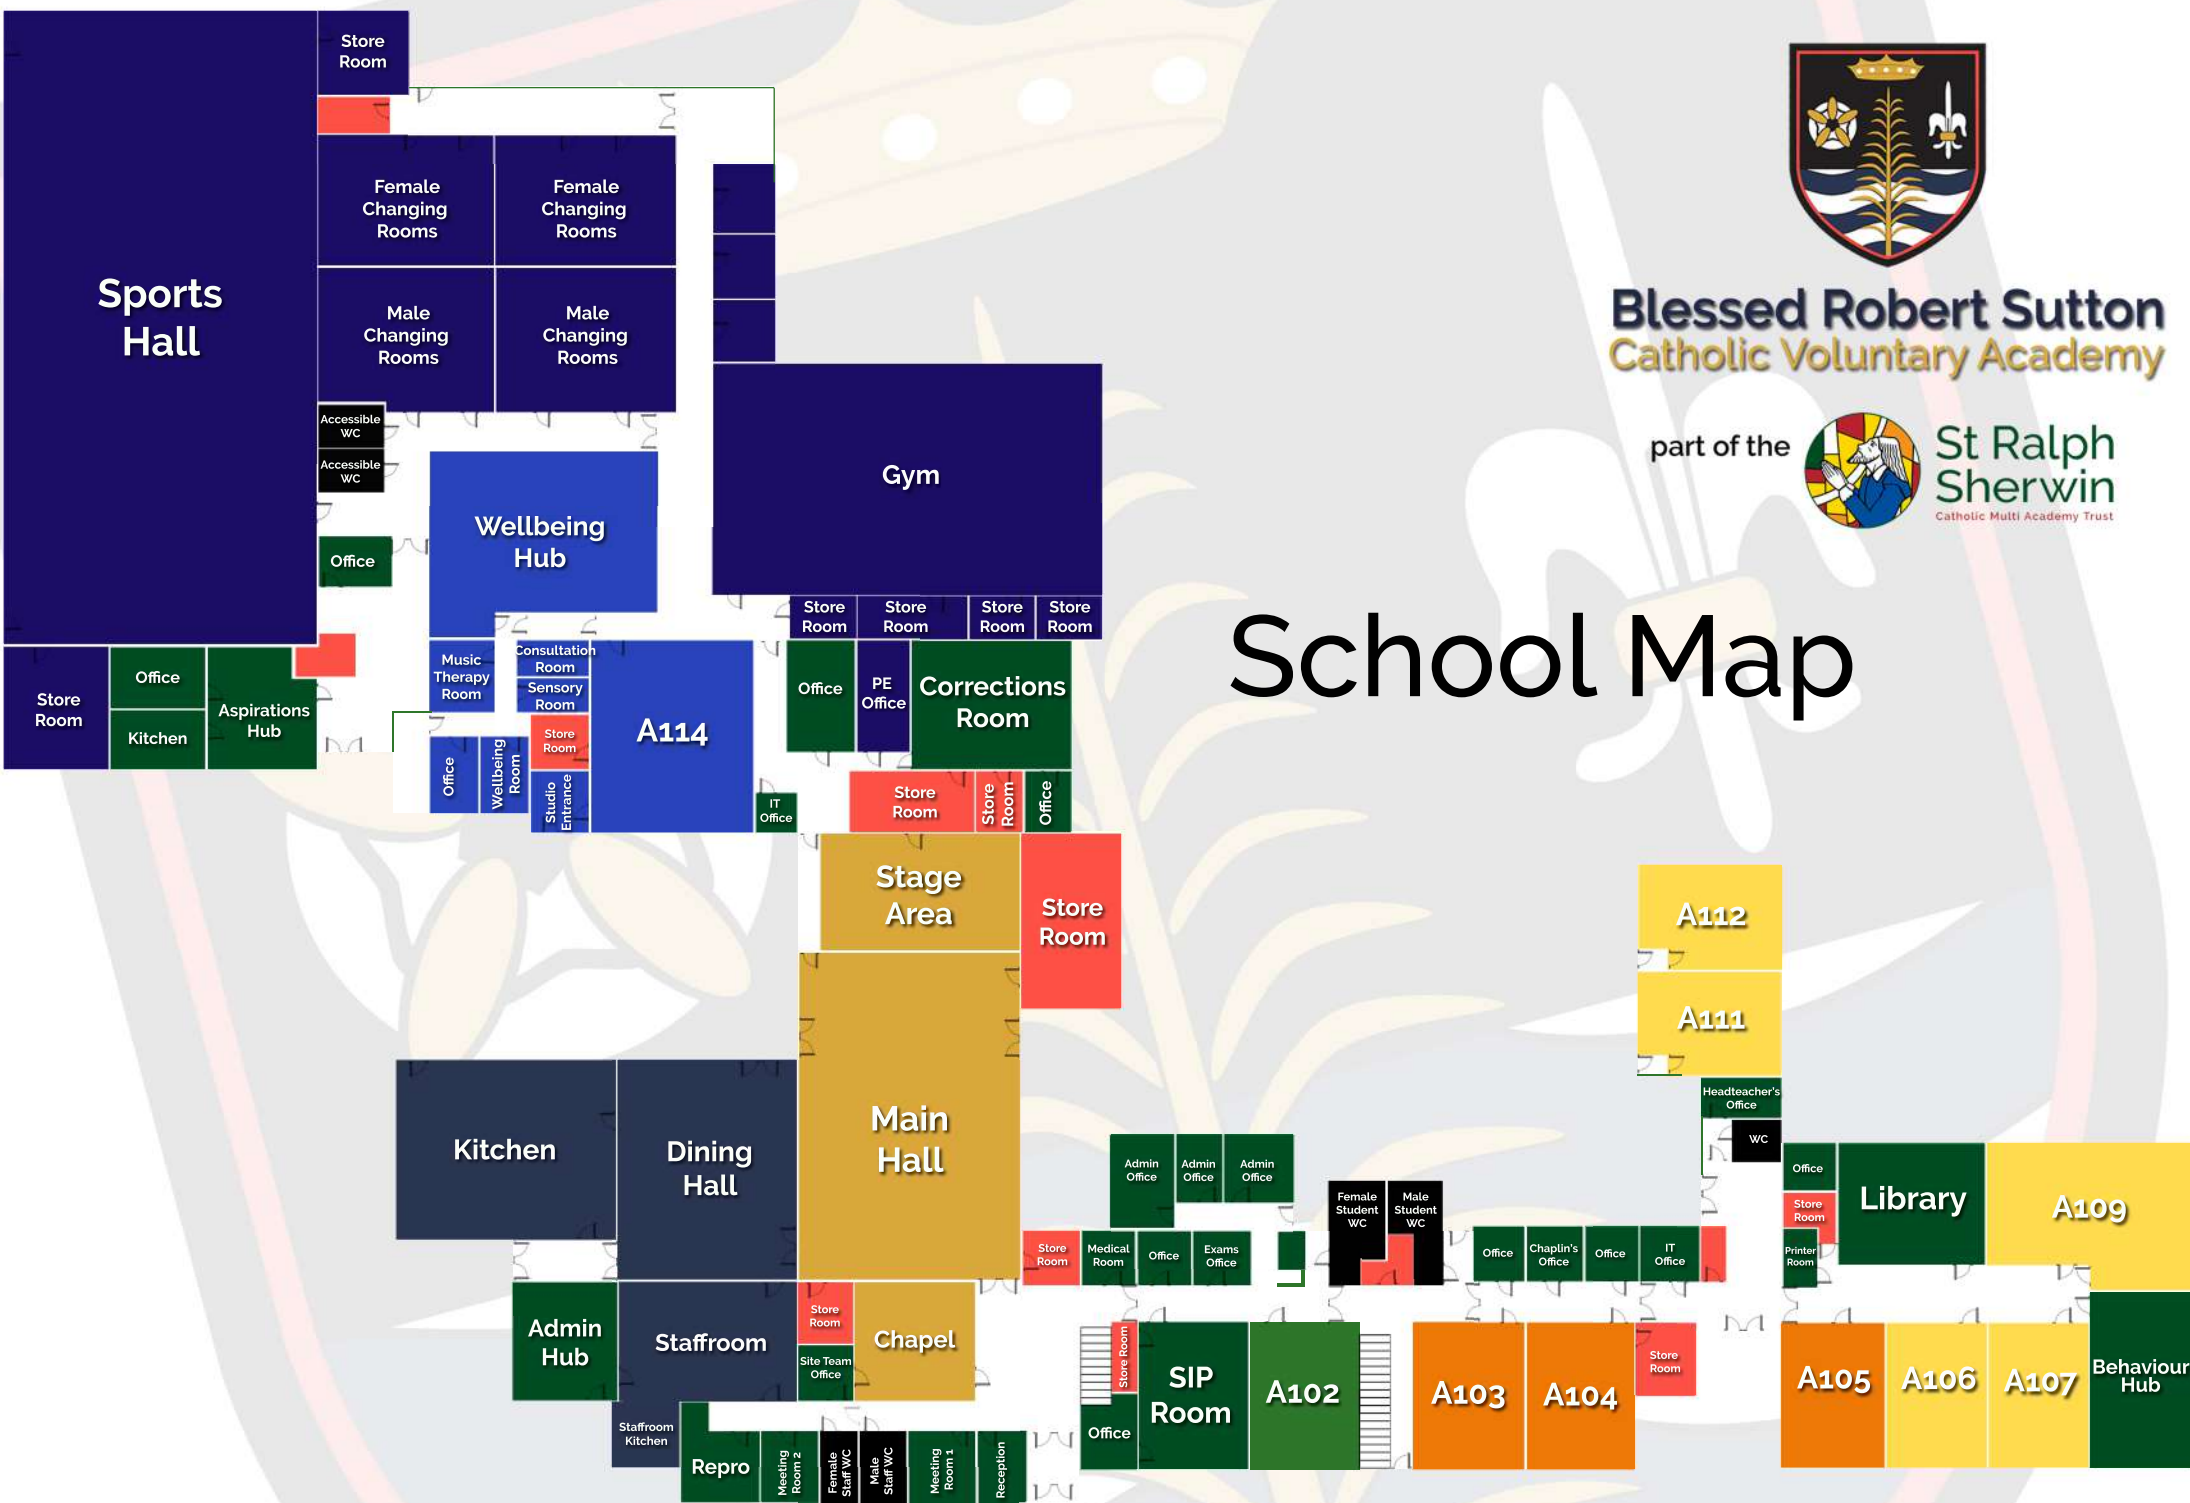

# School Map

Main School - Ground Floor

Sherwin Block  
First Floor

**Blessed Robert Sutton**  
Catholic Voluntary Academy

part of the  **St Ralph Sherwin**  
Catholic Multi Academy Trust

Sherwin Block  
Ground Floor

Main School - Second Floor

Main School - First Floor